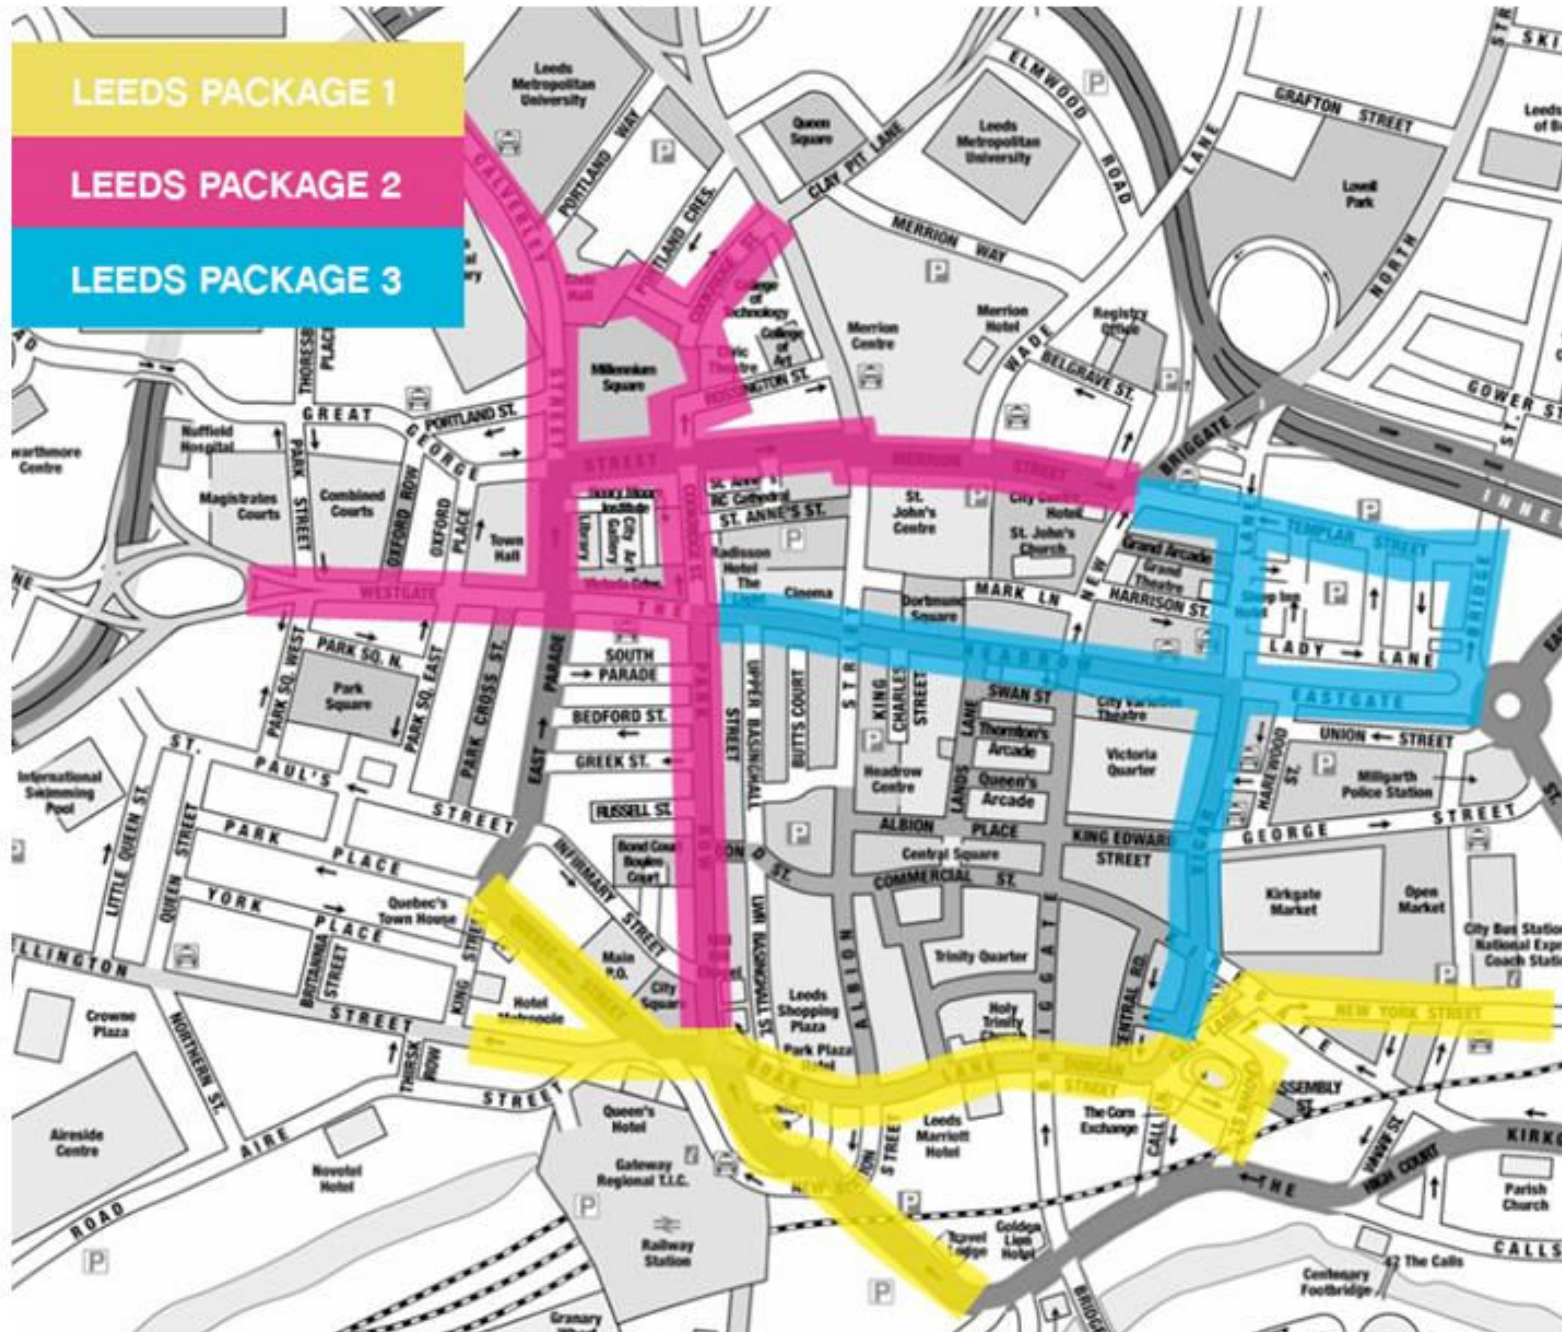

Pavement Advertising areas

Package 1:
Nr station, Quebec St,
Aire St, Neville St
Boar Lane, Duncan St
New York St

Package 2:
Around Millennium Sq,
Calverley St,
Cookridge st, Westgate,
Great George St,
Merrion Way,
Park Row inc city Square

Package 3:
The Headrow
Eastgate
Templar St
Vicar Lane